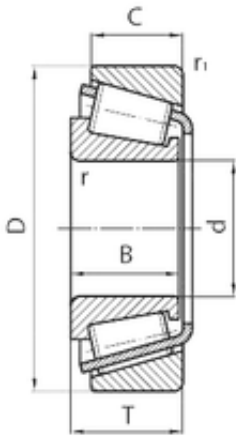

SKF BEARING USA CORP.

good price timken taper roller bearing
KJLM104948/NP658549

Bearing No. KJLM104948/NP658549

Size	50x82x24.5 mm
Bore Diameter	50 mm
Outer Diameter	82 mm
Width	24,5 mm
d	50 mm
D	82 mm
T	24,5 mm
B	21,5 mm
C	20 mm

KJLM104948/NP658549 Bearing 2D drawings and 3D CAD models