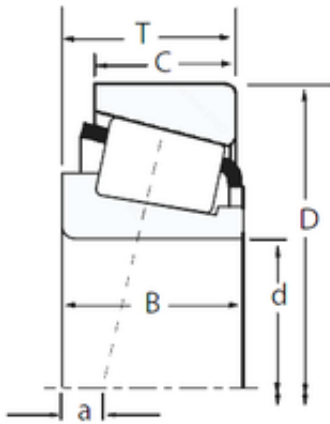

SKF BEARING USA CORP.

timken bearing L68149/L68110 I68149/10 Timken SET13 Bearing

Bearing No. L68149/L68110

L68149/L68110 Bearing 2D drawings and 3D CAD models

Size	34.987x59.131x15.875 mm
Bore Diameter	34,987 mm
Outer Diameter	59,131 mm
Width	15,875 mm
d	34,987 mm
D	59,131 mm
T	15,875 mm
B	16,764 mm
C	11,938 mm
R	0 mm
r	1,3 mm