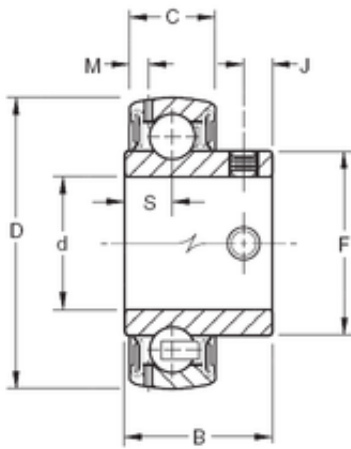

SKF BEARING USA CORP.

50,8 mm x 100 mm x 46,6 mm Timken GYA200RRB Ball Insert Bearings

Bearing No. GYA200RRB

Size	50.8x100x46.6 mm
Bore Diameter	50,8 mm
Outer Diameter	100 mm
Width	46,6 mm
d	50,8 mm
D	100 mm
B	46,6 mm
C	24 mm
F	69,8 mm
J	9,02 mm
M	4,9 mm
S	14,6 mm
Thread (G)	M10X1,5
Weight	0,58 Kg
Basic dynamic load rating (C)	48 kN

GYA200RRB Bearing 2D drawings and 3D CAD models